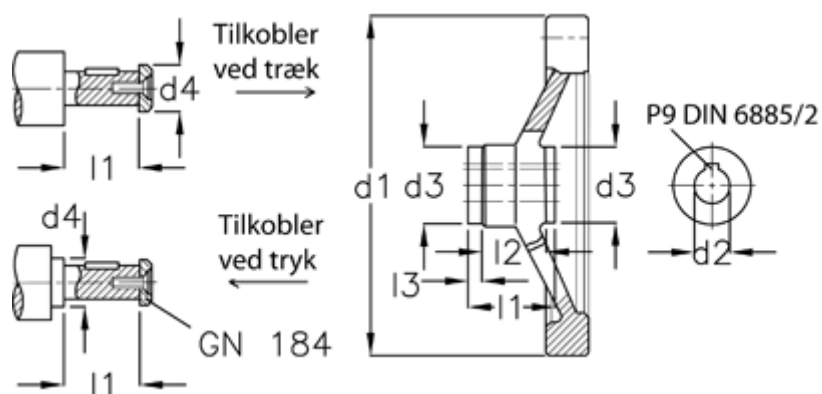

Article number: 20368332

Description: E+G Handwheel  
GN 321.4-200-K18-A-ZI

## Measures

$d1$	= 200
$d2$ H7	= 18
$d3$	= 38
$d4$ max	= 26
$l1$	= 36.5
$l2$	= 24
$l3$	= 6